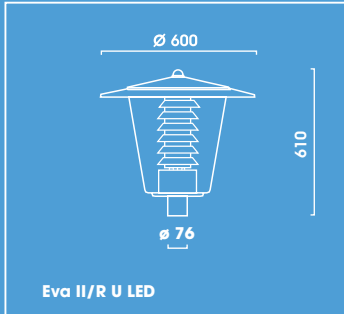

EVA II/R U LED

Eva II/R U LED Mastaufsatzleuchte, Abdeckung klar <i>Post Top Luminaire, clear glazing</i>		
	kg	N°
Symmetrische Lichtverteilung <i>Symmetrical light distribution</i>		
1 x 21W LED/2000lm	11,2	4.898.9024.07-2
1 x 34W LED/3000lm	11,2	4.898.9033.07-2
1 x 45W LED/4000lm	11,2	4.898.9044.07-2
Asymmetrische Lichtverteilung <i>Asymmetrical light distribution</i>		
1 x 21W LED/2000lm	11,2	4.898.9024.07-4
1 x 34W LED/3000lm	11,2	4.898.9033.07-3
1 x 45W LED/4000lm	11,2	4.898.9044.07-3
Zubehör - bitte gesondert bestellen <i>Accessories - Please order separately</i>		
Adapter für ø 60mm Mast <i>Adapter for ø 60mm column</i>		
Stahl feuerverzinkt, pulverbeschichtet <i>Hot-dip galvanised steel, powder coated</i>		
AD 76/60	0,7	9.950.0996.01

Auch geeignet zur 50%igen Halbnachtschaltung. Bitte bei Bestellung die Endnummer x.xxx.xxx.xx-HN8-x angeben.
Available with 50% power reduction at night. Please state x.xxx.xxx.xx-HN8-x at the end when ordering.

Ausführung in Schutzklasse II: Mehrpreis pro Leuchtenkopf
In protection class II: Surcharge per luminaire head

Weitere Bestückungen auf Anfrage
Other lamp types on request